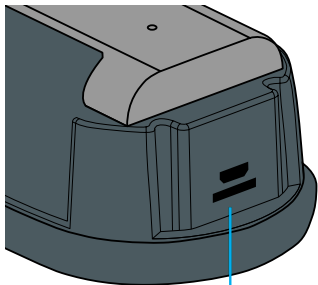

Solar Panel

Easy to install and keeps your camera constantly powered.

Rechargeable Battery

Keep a second battery charged and never miss a moment.

Installing the MicroSD Card & Resetting Your Camera

Remove the back cover to locate the reset hole, MicroSD card slot and access the rechargeable battery.

MicroSD Slot

Insert MicroSD card (sold separately) until it clicks. Gently push the card to release.

Reset Hole

Insert pin into hole and hold for 3 seconds to reset camera.

GE is a trademark of General Electric Company. Used under trademark license.