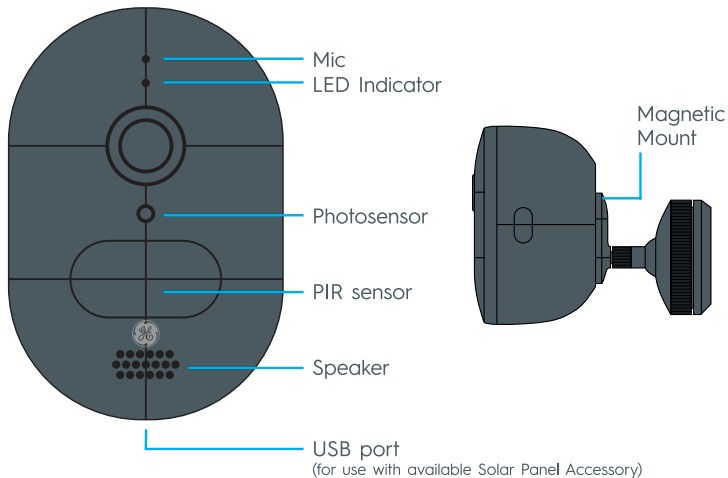

Choose Your Storage Option

Cam Cync Cloud Storage

Your camera comes with a free trial of our premium Cloud video storage solution. Your video will be stored in our secure Cloud, accessed by two-factor authentication.

SD Drive

Store all of your content locally on a microSD card (sold separately) using the camera's built in microSD card slot.

Get to Know Your Camera

Outdoor Camera Accessories

Keep your camera continually powered with optional accessories (sold separately)

Solar Panel

Easy to install and keeps your camera constantly powered.

Rechargeable Battery

Keep a second battery charged and never miss a moment.

Installing the MicroSD Card & Resetting Your Camera

Remove the back cover to locate the reset hole, MicroSD card slot and access the rechargeable battery.

MicroSD Slot

Insert MicroSD card (sold separately) until it clicks. Gently push the card to release.

Reset Hole

Insert pin into hole and hold for 3 seconds to reset camera.

GE is a trademark of General Electric Company. Used under trademark license.