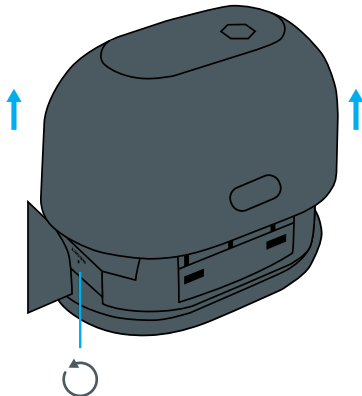

Solar Panel

Easy to install and keeps your camera constantly powered.

Rechargeable Battery

Keep a second battery charged and never miss a moment.

Installing the MicroSD Card & Resetting Your Camera

Remove the back cover to locate the reset hole, MicroSD card slot and access the rechargeable battery.

MicroSD Slot

Insert MicroSD card (sold separately) until it clicks. Gently push the card to release.

Reset Hole

Insert pin into hole and hold for 3 seconds to reset camera.

GE is a trademark of General Electric Company. Used under trademark license.